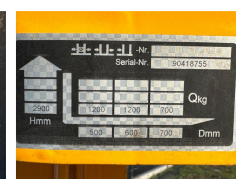

Jungheinrich EJC112

Capacity: 1200 kg
Mast type: Telescopic
Lift height: 2900 mm
YOM: 2012
Running hours: 1801
Engine type: Electric
Tech. Condition: good
Visual condition: good
Fork length: 1150 mm

Com Nr.: 1879
Front tyres: Cushion
Front tyres Condition: 20 - 40%
Rear tyres: Cushion
Rear tyres Condition: 20 - 40%
Battery: 24V,
Charger: 24V,

Extras:

Description: Wir haben neben diesem Modell noch weitere Gabelstapler und Lagertechnik in unserem Lager in Remscheid. Besuchen Sie unsere Homepage - www.fm-foerdertechnik.com. Gerne kaufen wir Ihr Gebrauchtgerät zu einem marktgerechten Preis an, auch ohne dass Sie ein Fahrzeug bei uns erwerben. Sprechen Sie uns an!

Price: 1.950,00 € (excl. VAT.) (Subject to prior sale)